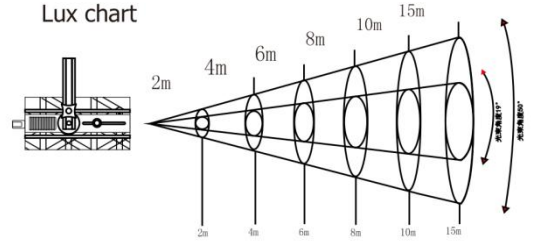

NewFeelling

Video Light

NF-CX300/200

Total power: 300W/200W
 Input voltage: AC110-260V, 50-60HZ
 Light source LED: COB1P*200W/1P*300W
 Color temperature: 3100±150K/5600±200K (choose one)
 Service life: 50000H
 Channel mode: 2CH channel
 Control mode: DMX / manual
 Luminous angle: 19-50 degrees (stepless adjustment)
 Color rendering index: CRI95
 Display: LCD display
 Signal input and output: three-core and five-core card socket
 Power socket: Power input / output
 Protection level: IP25
 Optical: HD optics 19°~50°
 Size: 540*170*160mm
 Net weight: 9kg
 Gross weight: 10kg

channel

CH	1	2
%	dimming	Bit dimming
100%	[Bar chart showing 100% dimming]	255
75%		[Bar chart showing bit dimming]
50%		
25%		
0%	0	

Lux chart

Center Lux	5600K	15730	4210	1890	1240	1000	860	beam angle 19°
Center Lux	3200K	14000	3710	1660	1060	800	480	
Spot diameter/cm		70	130	190	235	280	385	
Center Lux	5600K	11800	3600	1690	1100	850	840	beam angle 50°
Center Lux	3200K	10300	3150	1460	930	650	460	
Spot diameter/cm		120	235	340	440	530	700	

NF-JG200B

Total power: 200W
 Input voltage: AC110-260V, 50-60HZ
 Light source LED: COB1P*200W/1P*300W
 Color temperature: 3100±150K/5600±200K (choose one)
 Service life: 50000H
 Channel mode: 4CH channel
 Control mode: DMX / manual
 Luminous angle: 25-50 degrees (electronic focusing)
 Color rendering index: CRI 95%
 Display: LCD display
 Signal input and output: three-core and five-core card socket
 Power socket: Power input / output
 Protection level: IP25
 Optical: HD Optical
 Size: 370*190*200mm
 Net weight: 6.5kg
 Gross weight: 7kg

Protection level: IP25

Size: 380*200*250mm

Net weight: 6kg

Gross weight: 7k