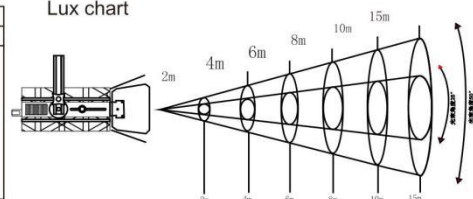

channel

CH	1	2
%	dimming	Bit dimming
100%	[Bar chart showing 100% dimming]	255
75%		[Bar chart showing bit dimming]
50%		
25%		
0%	0	

Lux chart

Center Lux	5600K	15730	4210	1890	1240	1000	860	beam angle 19°
Center Lux	3200K	14000	3710	1660	1060	800	480	
Spot diameter/cm		70	130	190	235	280	385	
Center Lux	5600K	11800	3600	1690	1100	850	840	beam angle 50°
Center Lux	3200K	10300	3150	1460	930	650	460	
Spot diameter/cm		120	235	340	440	530	700	

NF-JG200B

Total power: 200W
 Input voltage: AC110-260V, 50-60HZ
 Light source LED: COB1P*200W/1P*300W
 Color temperature: 3100±150K/5600±200K (choose one)
 Service life: 50000H
 Channel mode: 4CH channel
 Control mode: DMX / manual
 Luminous angle: 25-50 degrees (electronic focusing)
 Color rendering index: CRI 95%
 Display: LCD display
 Signal input and output: three-core and five-core card socket
 Power socket: Power input / output
 Protection level: IP25
 Optical: HD Optical
 Size: 370*190*200mm
 Net weight: 6.5kg
 Gross weight: 7kg

channel

CH	1	2	3	4
%	dimming	STRO BE	STRO BE	HEAT POSITION
100%	[Bar chart showing 100% dimming]	255	255	100%
75%		[Bar chart showing strobe]		75%
50%				50%
25%				25%
0%	0	0	0	0%

Lux chart

Center Lux	5600K	16100	3800	2080	1220	530	150	beam angle 25°
Center Lux	3200K	10730	3600	1680	920	450	110	
Spot diameter/cm		100	170	240	310	390	510	
Center Lux	5600K	3200	1200	700	300	160	100	beam angle 50°
Center Lux	3200K	2600	760	340	220	110	80	
Spot diameter/cm		200	350	570	770	990	1540	