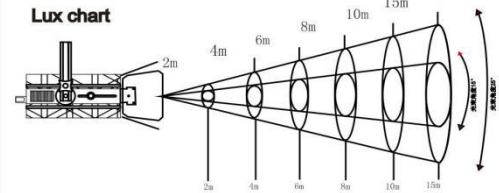

channel

CH	1	2	3	4
%	dimming	STRO BE	STRO BE	HEAT POSITION
100%	[Bar chart showing 100% dimming]	255	255	100%
75%		[Bar chart showing strobe]		75%
50%				50%
25%				25%
0%	0	0	0	0%

Lux chart

Center Lux	5600K	16100	3800	2080	1220	530	150	beam angle 25°
Center Lux	3200K	10730	3600	1680	920	450	110	
Spot diameter/cm		100	170	240	310	390	510	
Center Lux	5600K	3200	1200	700	300	160	100	beam angle 50°
Center Lux	3200K	2600	760	340	220	110	80	
Spot diameter/cm		200	350	570	770	990	1540	

NF-CZ310/370

310W/370W Auto Show Light

Total power: 310W/370W
 Input voltage: AC110-260V, 50-60HZ
 Light source: LED10W*31P/10W*37P imported lamp beads
 Color temperature: 3200K/4500K/6800K (optional monochrome temperature)
 Service life: 50000H
 Channel mode: 2CH channel
 Control mode: DMX / manual
 Luminous angle: 15 degrees / 25 degrees
 Color rendering index: CRI90%
 Display: LED digital screen
 Signal input and output: three-core and five-core card socket
 Power socket: Power input / output
 Protection level: IP25
 Optical: PMMA
 Size: 350*250*250mm
 Net weight: 6.5kg
 Gross weight: 7kg

channel

CH	1	2
%	Switch	STROBE
100%		
75%		
50%		
25%		
0%		

Lux chart

Center Lux	6800K	90700	23800	11400	6700	5280	3280	beam angle15°
Center Lux	3200K	8900	22900	11000	6200	4900	3000	
Spot diameter/cm		60	110	180	230	280	400	
Center Lux	6800K	39800	11500	5350	3470	2670	1700	beam angle25°
Center Lux	3200K	38800	10400	4850	2970	2370	1570	
Spot diameter/cm		80	150	230	280	340	450	

Protection level: IP25

Size: 380*200*250mm

Net weight: 6kg

Gross weight: 7k